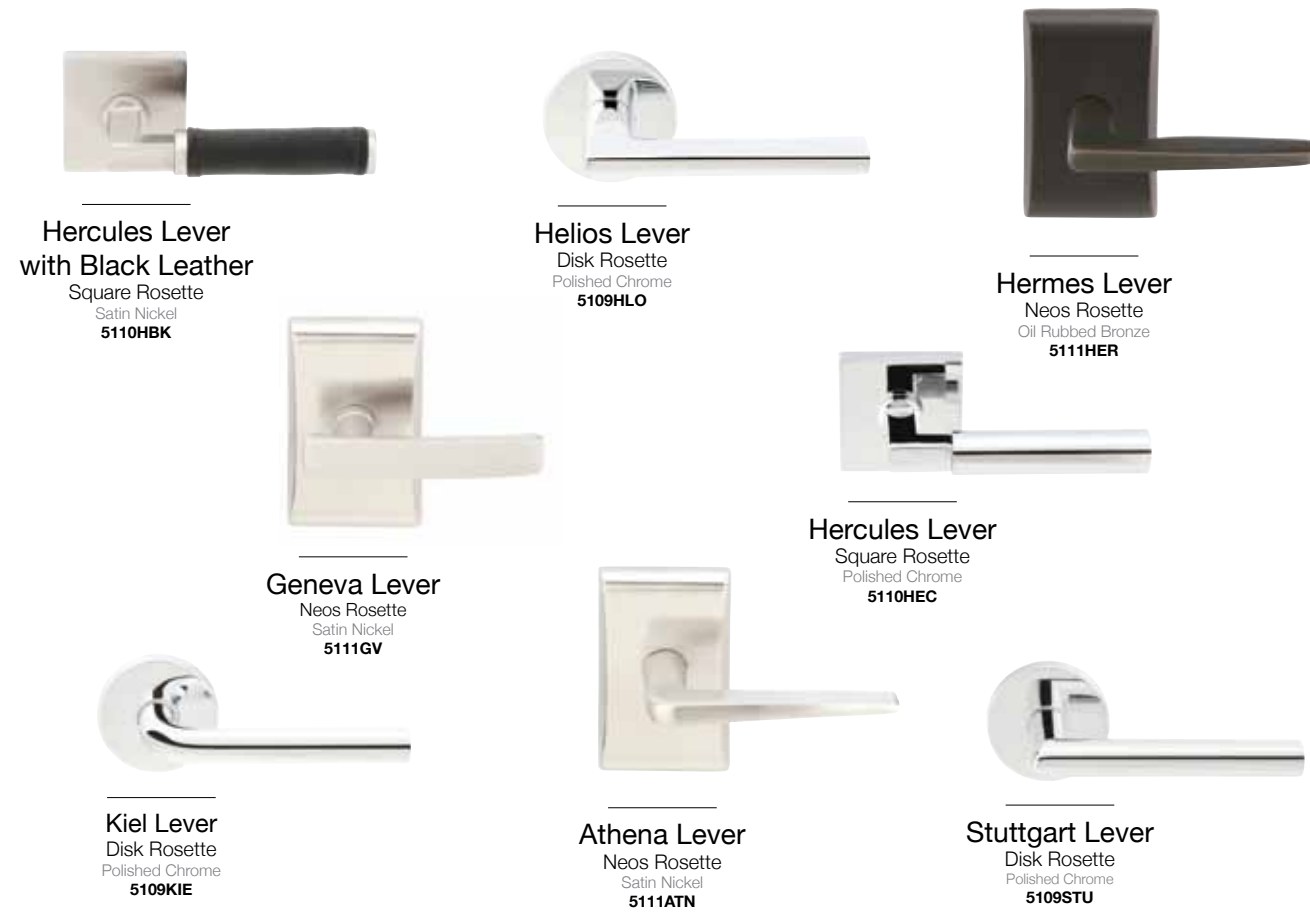

Mortise Lock

Tubular Lock

Zeus
Monolithic Entrance Handleset
with Square Knob
Oil Rubbed Bronze
4814 - Zeus Tubular

Modern
5 1/2" C-to-C Keyed Sideplate with
Hercules Black Leather Lever
Satin Nickel
8114HBK

Modern
Deadbolt
Polished Chrome
8467

Square
Deadbolt
Satin Nickel
8469

Modern
Non-Keyed Sideplate
with Hermes Lever
Satin Nickel
8111HER

Zeus
Polished Chrome
4814 - Tubular

Helios Lever
Neos Rosette
Satin Nickel
5111HLO

Triton Lever
Disk Rosette
Satin Nickel
5109TRT

Hercules Lever
with Black Leather
Square Rosette
Satin Nickel
5110HBK

Helios Lever
Disk Rosette
Polished Chrome
5109HLO

Hermes Lever
Neos Rosette
Oil Rubbed Bronze
5111HER