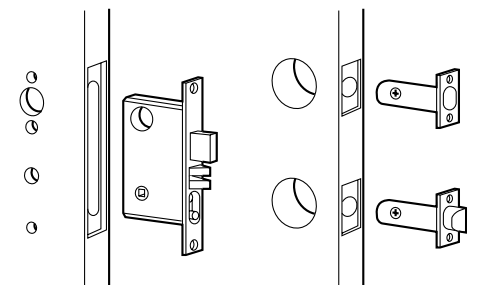

Mortise Lock

Tubular Lock