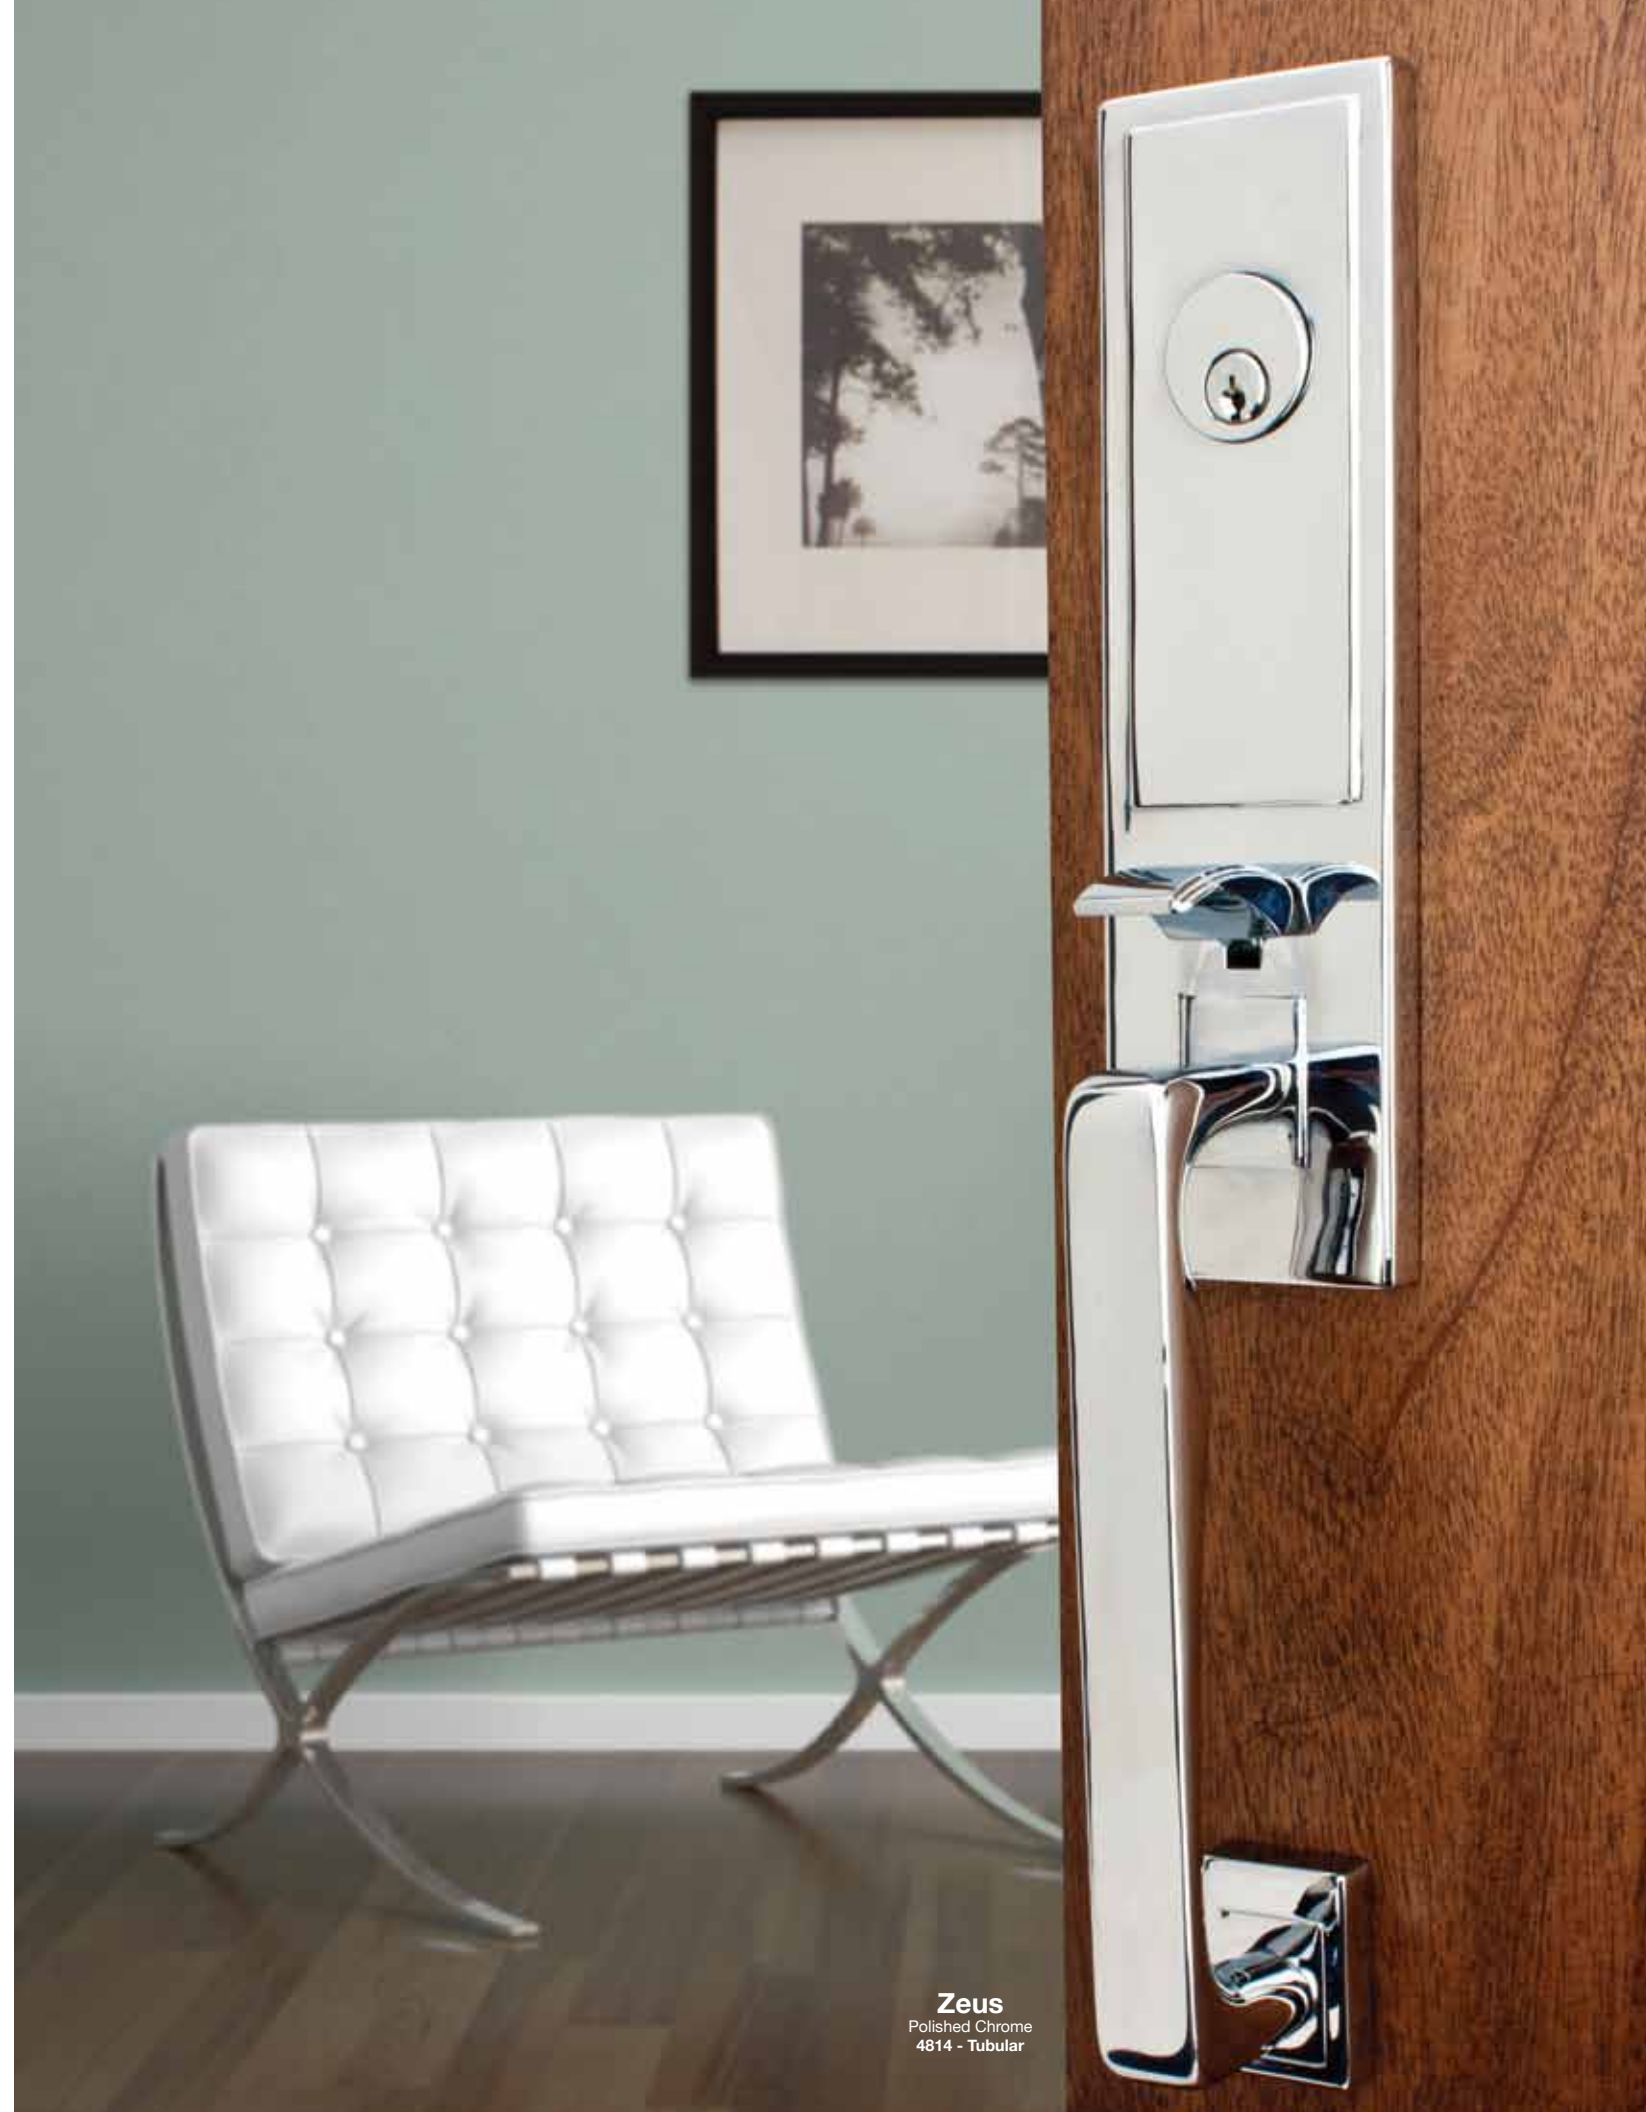

Zeus
Polished Chrome
4814 - Tubular